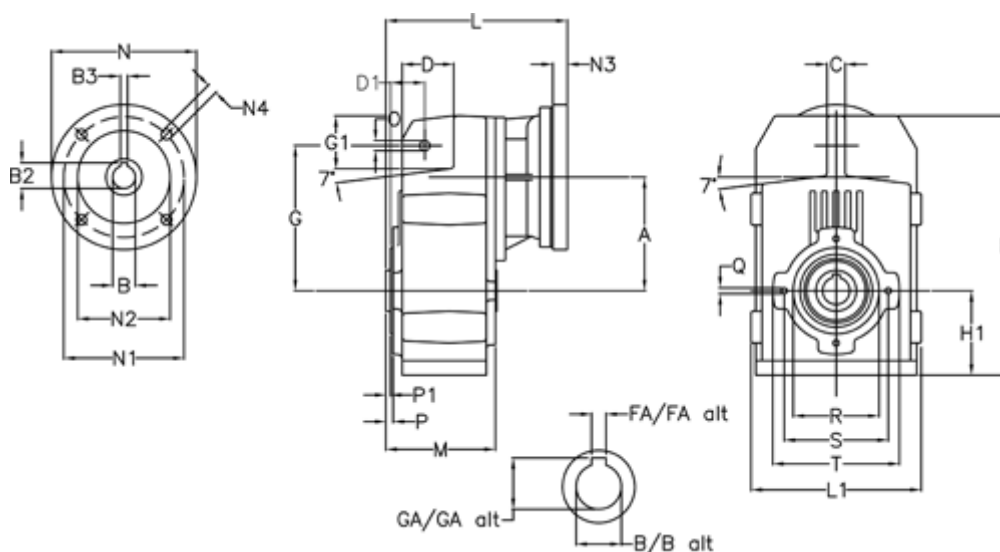

Article number: 29560413444225
 Description: Shaft mounted gear
 A413H40-134,4-P71B5

Measures

A = 175.75	FA = 12	M = 144.0	Q = M12x19
B = 40	G = 218	N = 160	R = 130
B1 = 14	G1 = 97.5	N1 = 130	S = 165
B2 = 16.3	GA = 43.0	N2 = 110	T = 200
B3 = 5	H = 389.0	N4 = M8x16	
C = 16	H1 = 116.0	O = 14	
D = 79.0	L = 246.0	P = 7.5	
D1 = 56.5	L1 = 242	P1 = 3.5	